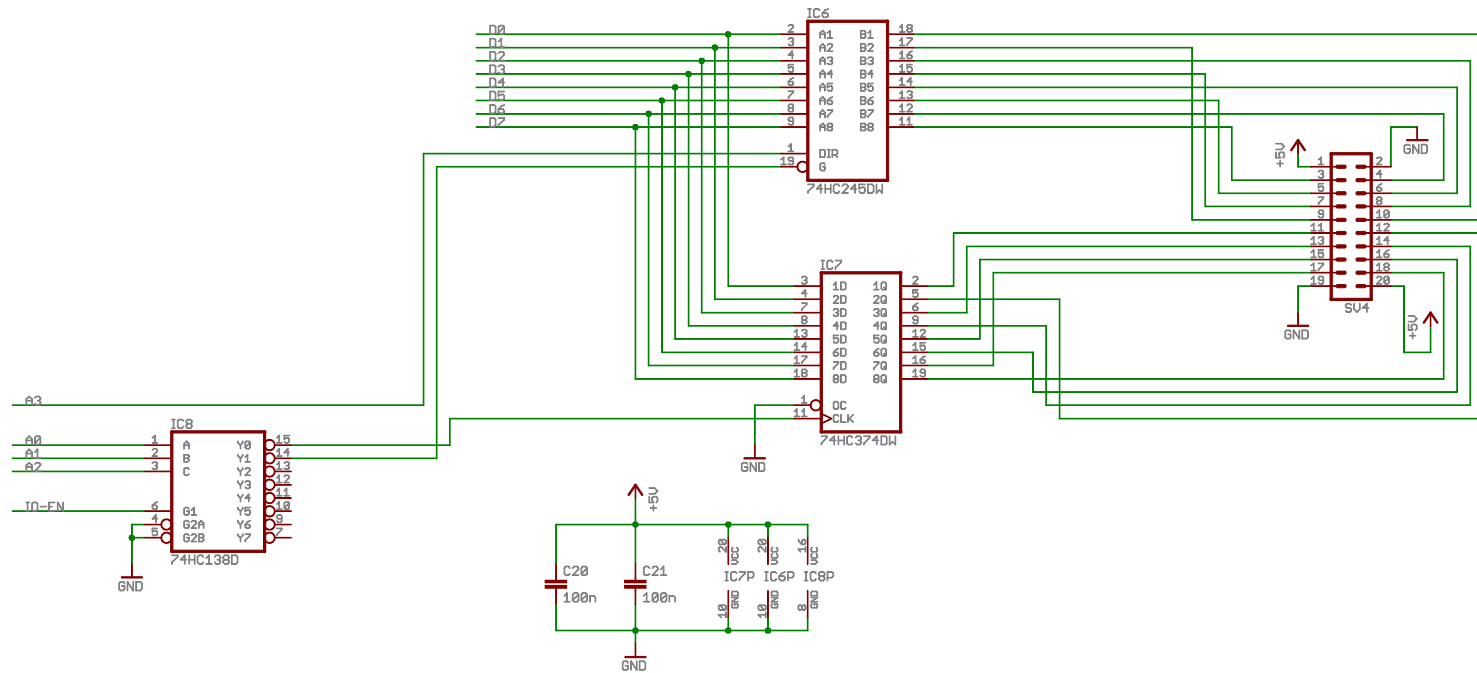

AVR-MEGA-Board	
(C) Volker Troyke 5.2005 www.troyke.de	
TITLE: avr_mega	
Document Number:	REV: 1.0
Date: 04.12.2005 15:37:49	Sheet: 1/4

AVR-MEGA-Board Power Supply (C) Volker Troyke 5.2005 www.troyke.de	
TITLE: avr_mega	
Document Number:	REV: 1.0
Date: 04.12.2005 15:37:49	Sheet: 2/4

AVR-MEGA-Board I/O-Extension  
 (C) Volker Troyke 5.2005 www.troyke.de

TITLE: avr\_mega

Document Number:

REV:  
1.0

Date: 04.12.2005 15:37:49

Sheet: 4/4