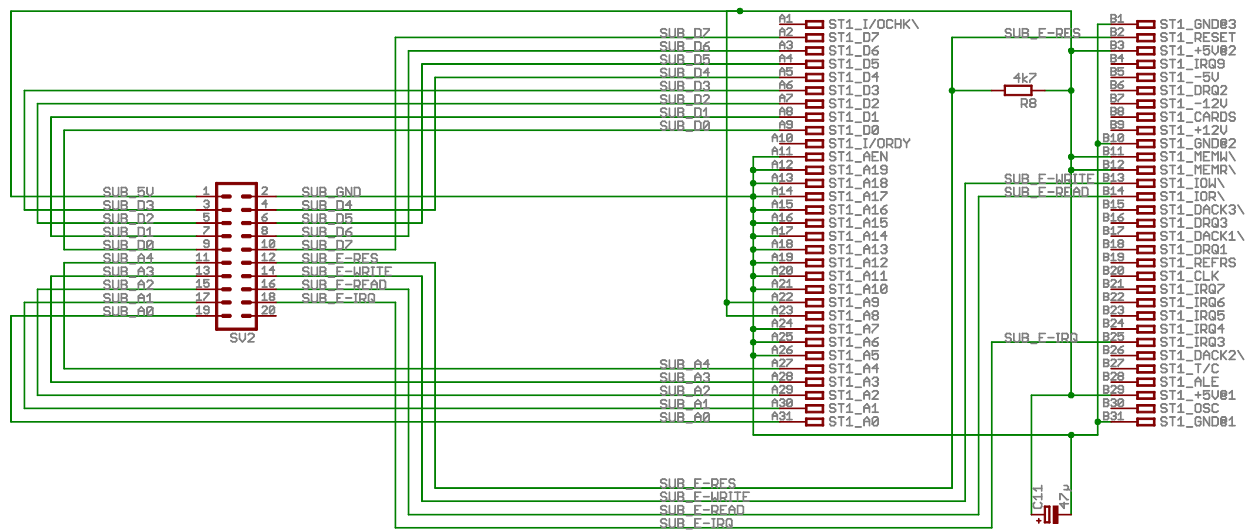

AVR-MEGA-Board	
(C) Volker Troyke 5.2005 www.troyke.de	
TITLE: avr_mega	
Document Number:	REV: 1.0
Date: 04.12.2005 15:37:49	Sheet: 1/4

AVR-MEGA-Board Power Supply (C) Volker Troyke 5.2005 www.troyke.de	
TITLE: avr_mega	
Document Number:	REV: 1.0
Date: 04.12.2005 15:37:49	Sheet: 2/4

AVR-MEGA-Board I/O-Extension  
 (C) Volker Troyke 5.2005 www.troyke.de

TITLE: avr\_mega

Document Number:

REV:  
1.0

Date: 04.12.2005 15:37:49

Sheet: 4/4