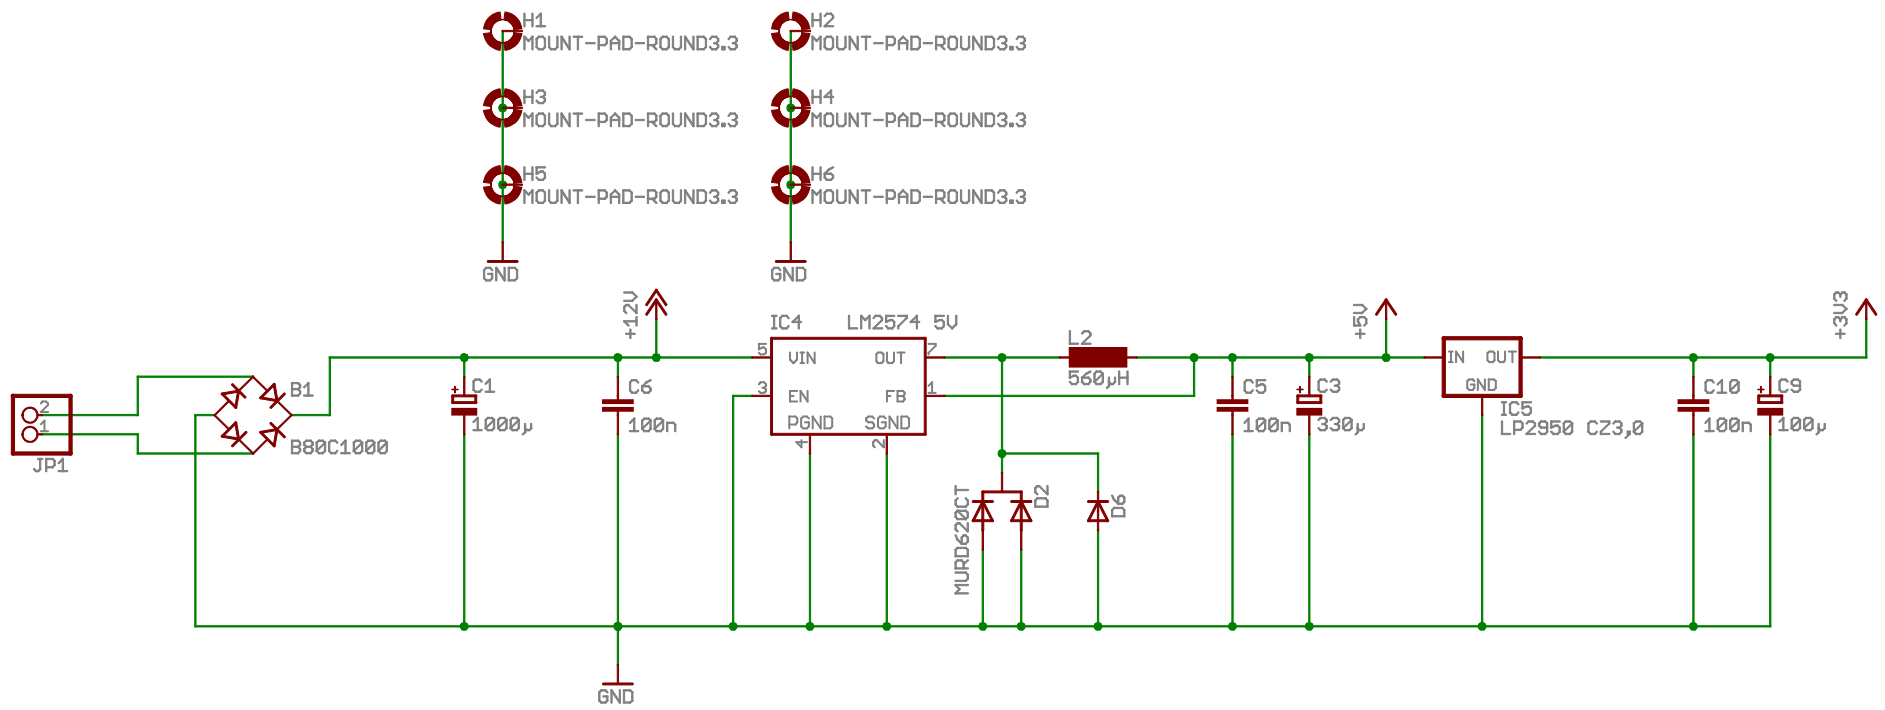

AVR-MEGA-Board	
(C) Volker Troyke 5.2005 www.troyke.de	
TITLE: avr_mega	
Document Number:	REV: 1.0
Date: 04.12.2005 15:37:49	Sheet: 1/4

AVR-MEGA-Board Power Supply (C) Volker Troyke 5.2005 www.troyke.de	
TITLE: avr_mega	
Document Number:	REV: 1.0
Date: 04.12.2005 15:37:49	Sheet: 2/4

AVR-MEGA-Board I/O-Extension  
 (C) Volker Troyke 5.2005 www.troyke.de

TITLE: avr\_mega

Document Number:

REV:  
1.0

Date: 04.12.2005 15:37:49

Sheet: 4/4