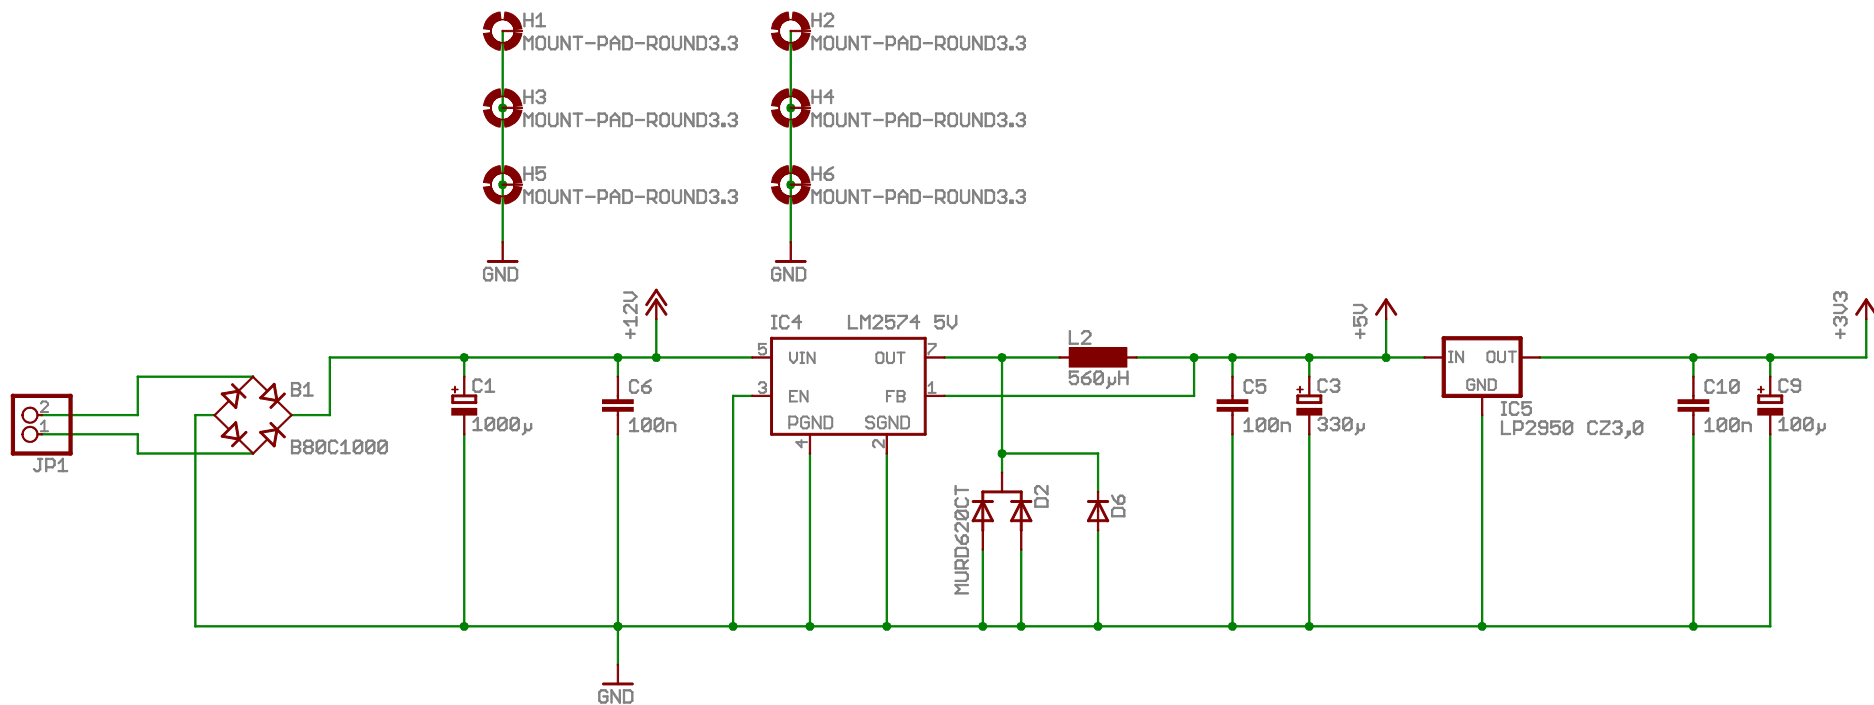

| | |
|---|--------------------|
| AVR-MEGA-Board (C) Volker Troyke 5.2005 www.troyke.de | |
| TITLE: avr_mega | |
| Document Number: | REV: 1.0 |
| Date: 04.12.2005 15:37:49 | Sheet: 1/4 |

| | |
|---|-------------|
| AVR-MEGA-Board Power Supply (C) Volker Troyke 5.2005 www.troyke.de | |
| TITLE: avr_mega | |
| Document Number: | REV: 1.0 |
| Date: 04.12.2005 15:37:49 | Sheet: 2/4 |

AVR-MEGA-Board I/O-Extension
 (C) Volker Troyke 5.2005 www.troyke.de

TITLE: avr_mega

Document Number:

REV:
1.0

Date: 04.12.2005 15:37:49

Sheet: 4/4