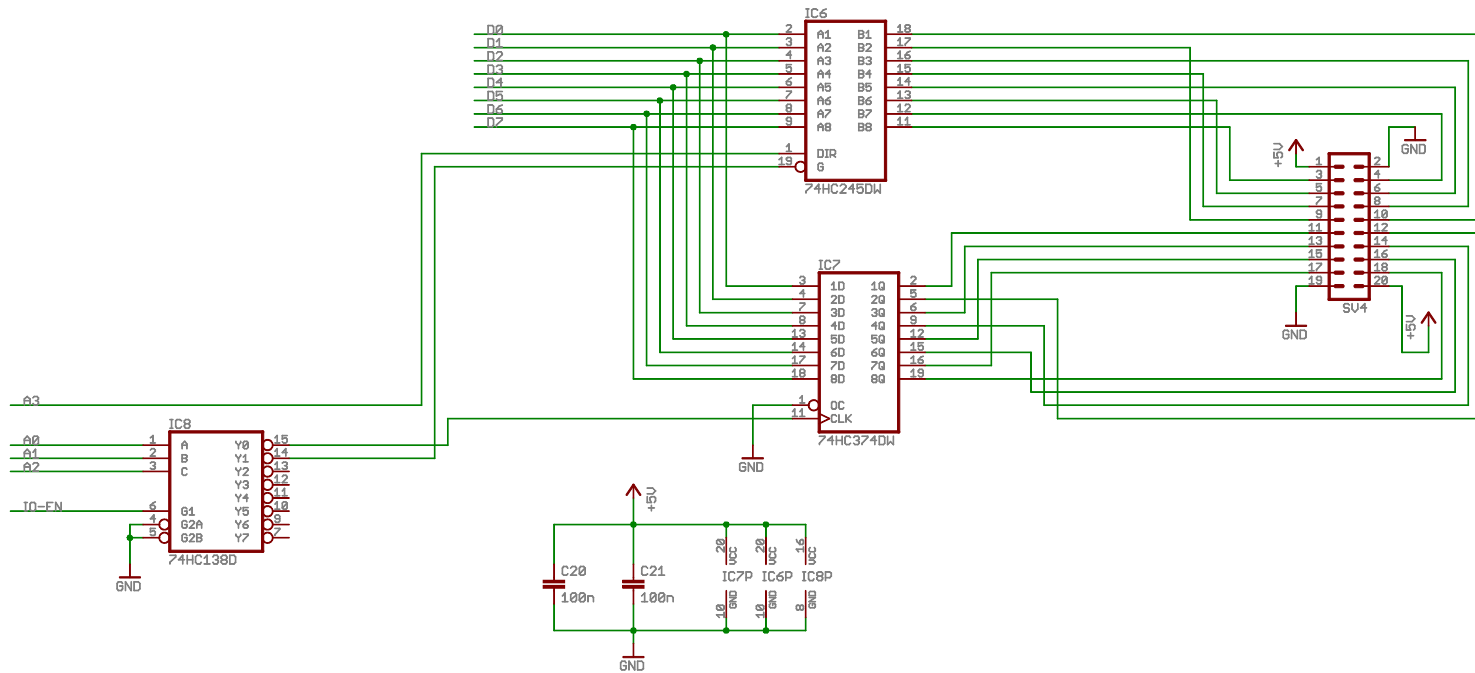

| | |
|---|--------------------|
| AVR-MEGA-Board (C) Volker Troyke 5.2005 www.troyke.de | |
| TITLE: avr_mega | |
| Document Number: | REV: 1.0 |
| Date: 04.12.2005 15:37:49 | Sheet: 1/4 |

| | |
|---|-------------|
| AVR-MEGA-Board Power Supply (C) Volker Troyke 5.2005 www.troyke.de | |
| TITLE: avr_mega | |
| Document Number: | REV: 1.0 |
| Date: 04.12.2005 15:37:49 | Sheet: 2/4 |

AVR-MEGA-Board I/O-Extension
 (C) Volker Troyke 5.2005 www.troyke.de

TITLE: avr_mega

Document Number:

REV:
1.0

Date: 04.12.2005 15:37:49

Sheet: 4/4